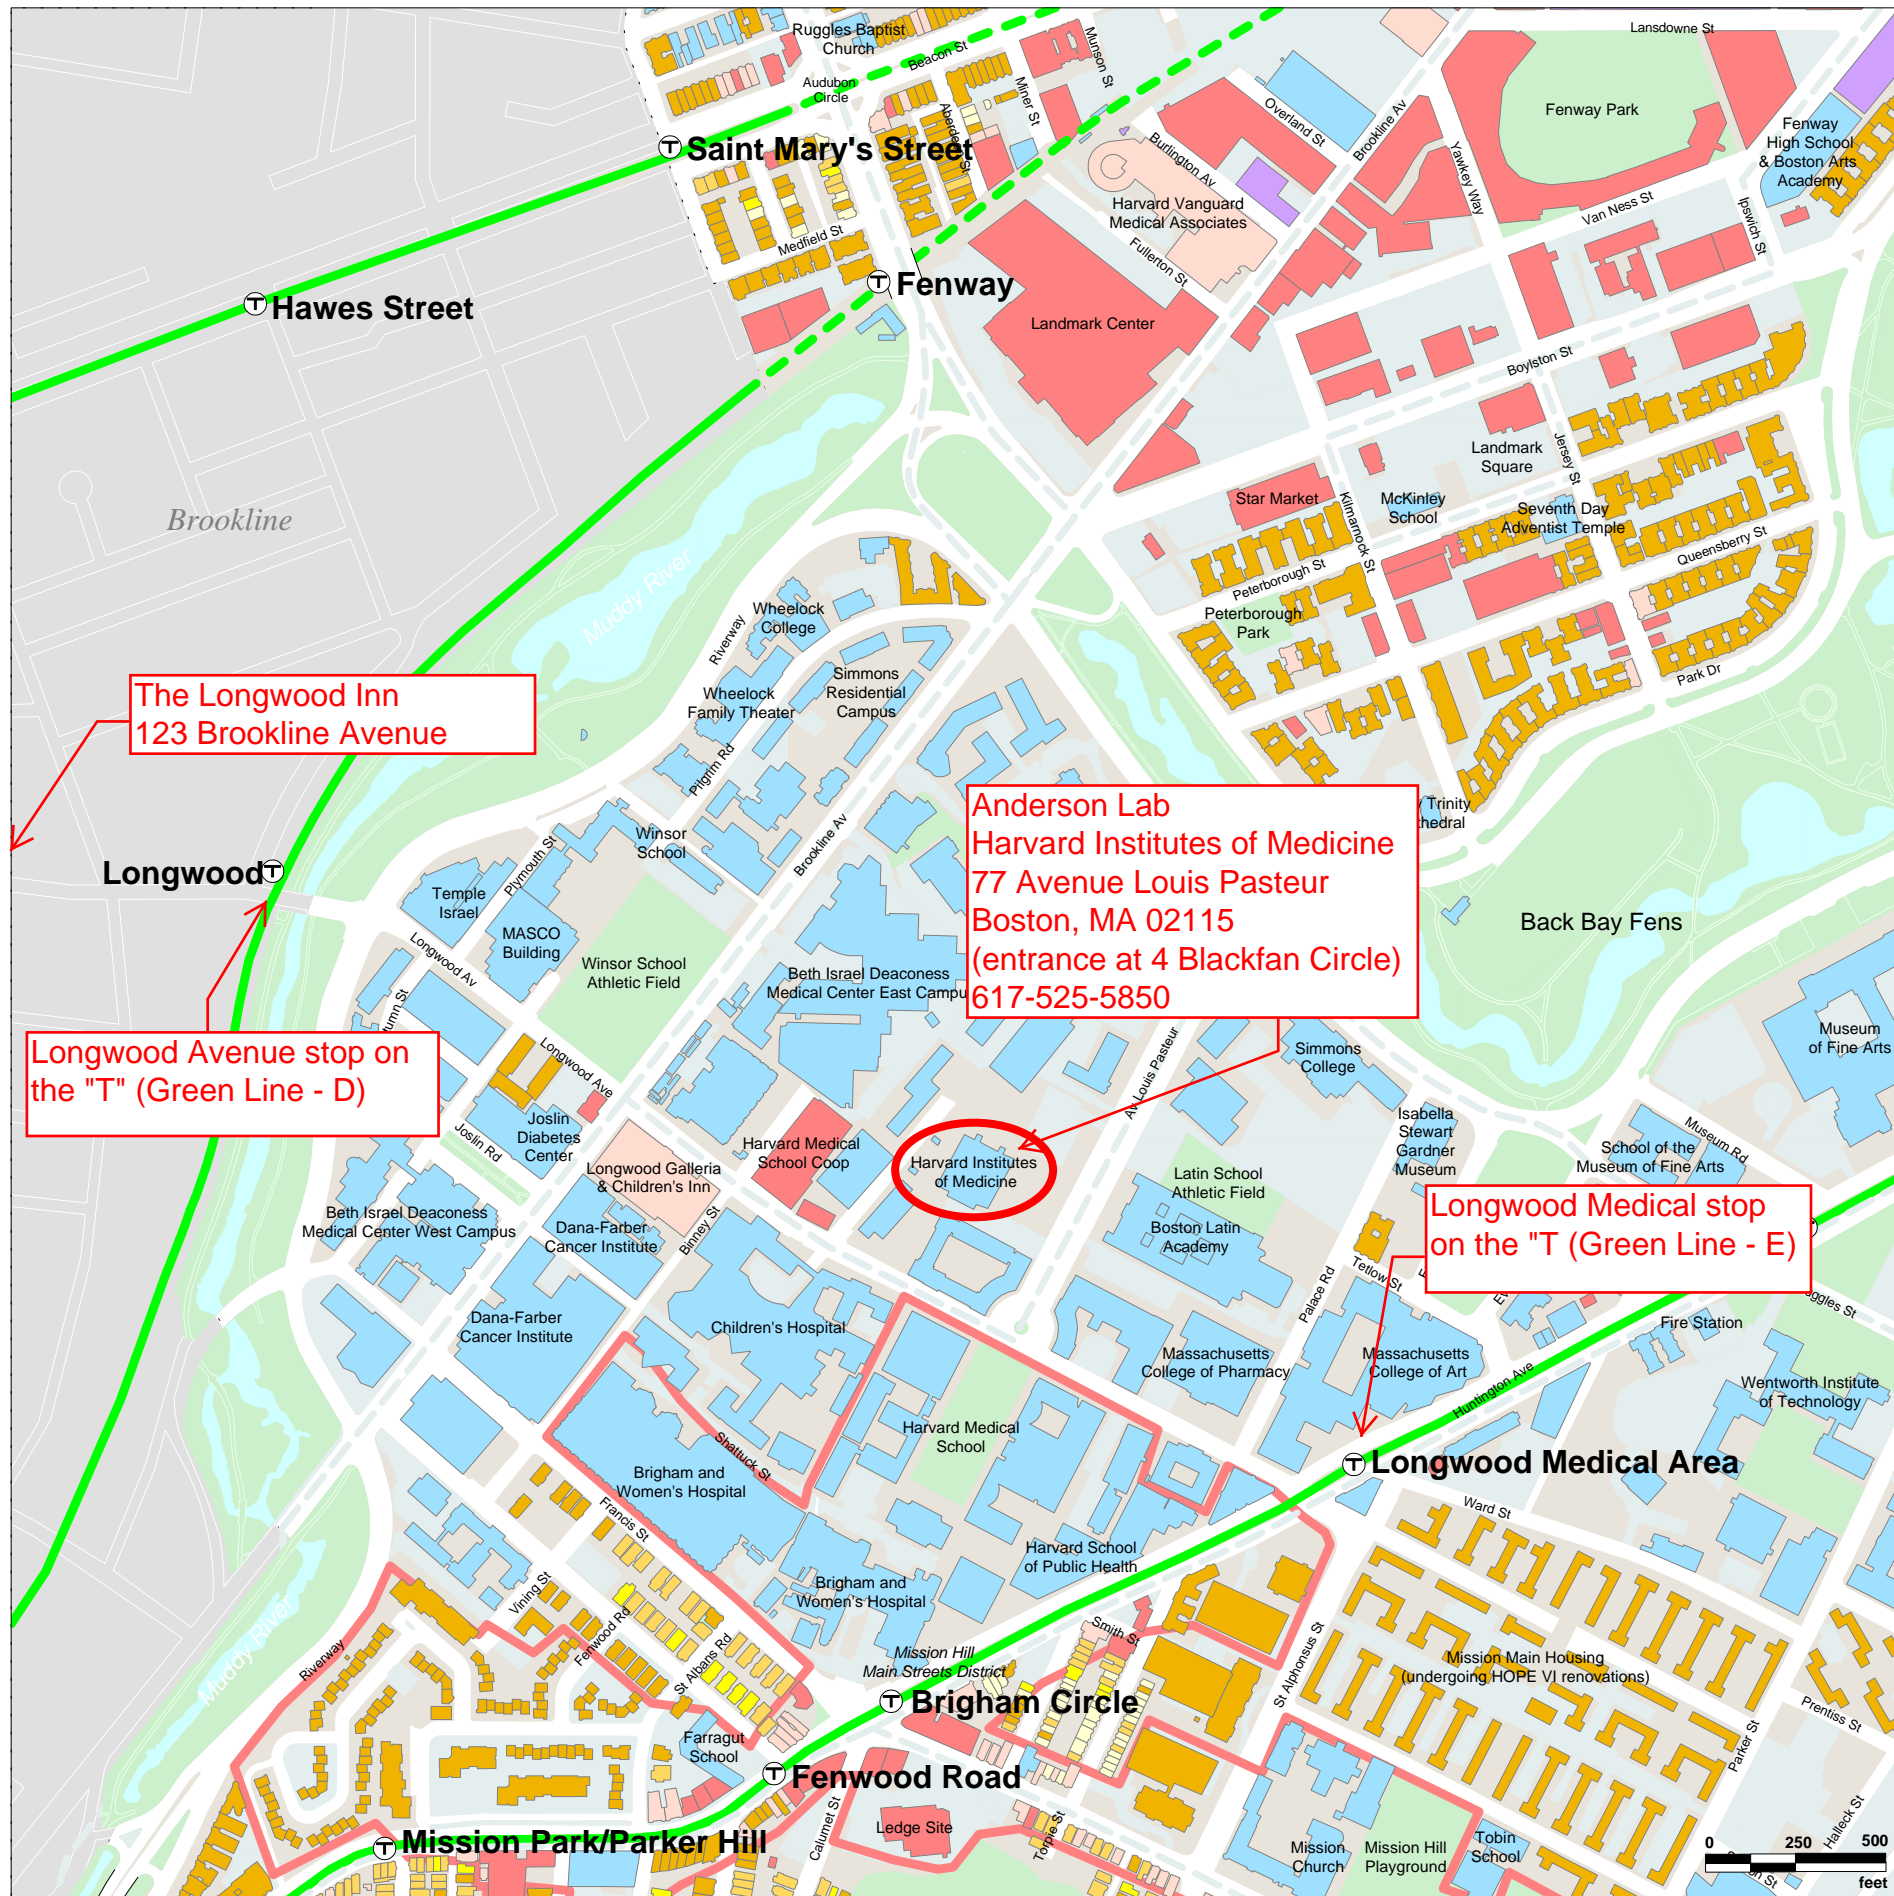

Longwood Medical and Academic Area

Fenway/Kenmore/Audubon Circle

Legend

- 1 Family Residential
- 2 Family Residential
- 3 Family Residential
- Apartments/Condos
- Mixed Use (Res./Comm.)
- Commercial
- Institutional
- Industrial
- Open Space
- Surface Parking
- Main Streets District
- T MBTA Stations
- MBTA Surface Subway Lines
- MBTA Underground Subway Lines
- Commuter Rail
- Below Ground Commuter Rail
- Water Transit Facilities
- Water Transit Routes
- Bus Routes

The Longwood Inn
123 Brookline Avenue

Longwood Avenue stop on the "T" (Green Line - D)

Anderson Lab
Harvard Institutes of Medicine
77 Avenue Louis Pasteur
Boston, MA 02115
(entrance at 4 Blackfan Circle)
617-525-5850

Longwood Medical stop on the "T" (Green Line - E)

Longwood Medical Area